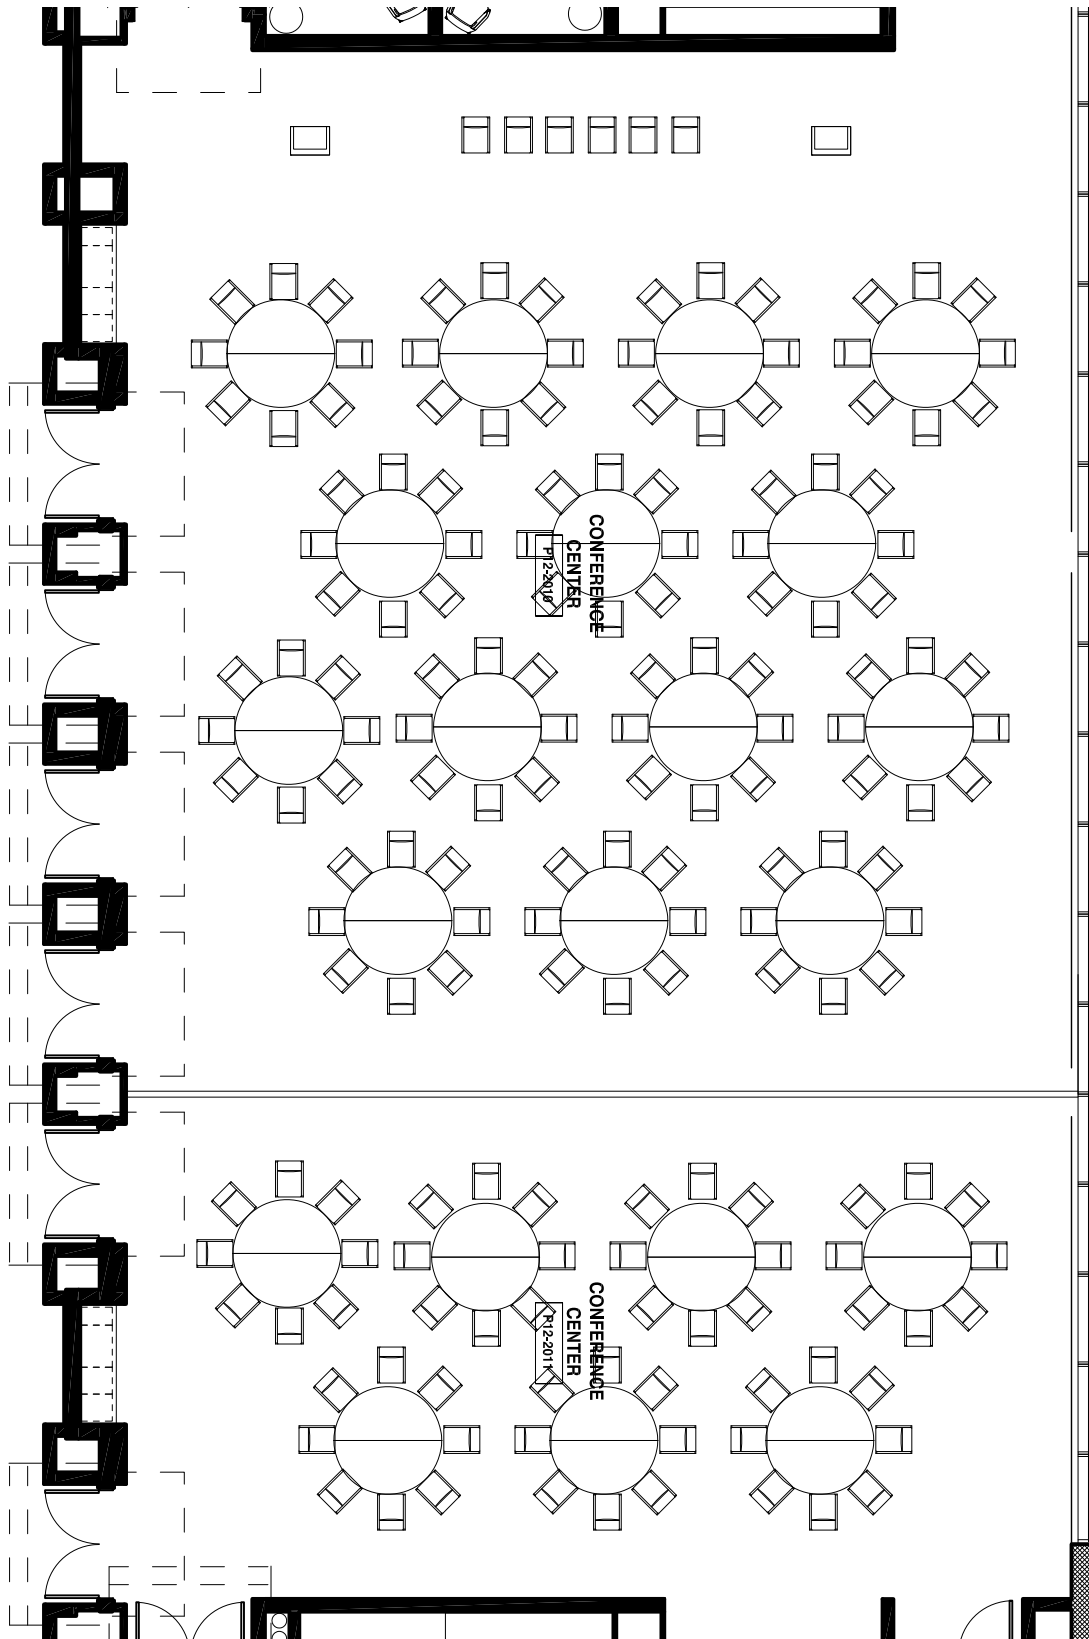

Anschutz HSB - Elliman Conference Center

FLOOR 2, ROOMS P12-2010 & 2011

Event Occupancies: 2010 - 112, 2011 - 56

SCALE: 3/32" = 1'-0"