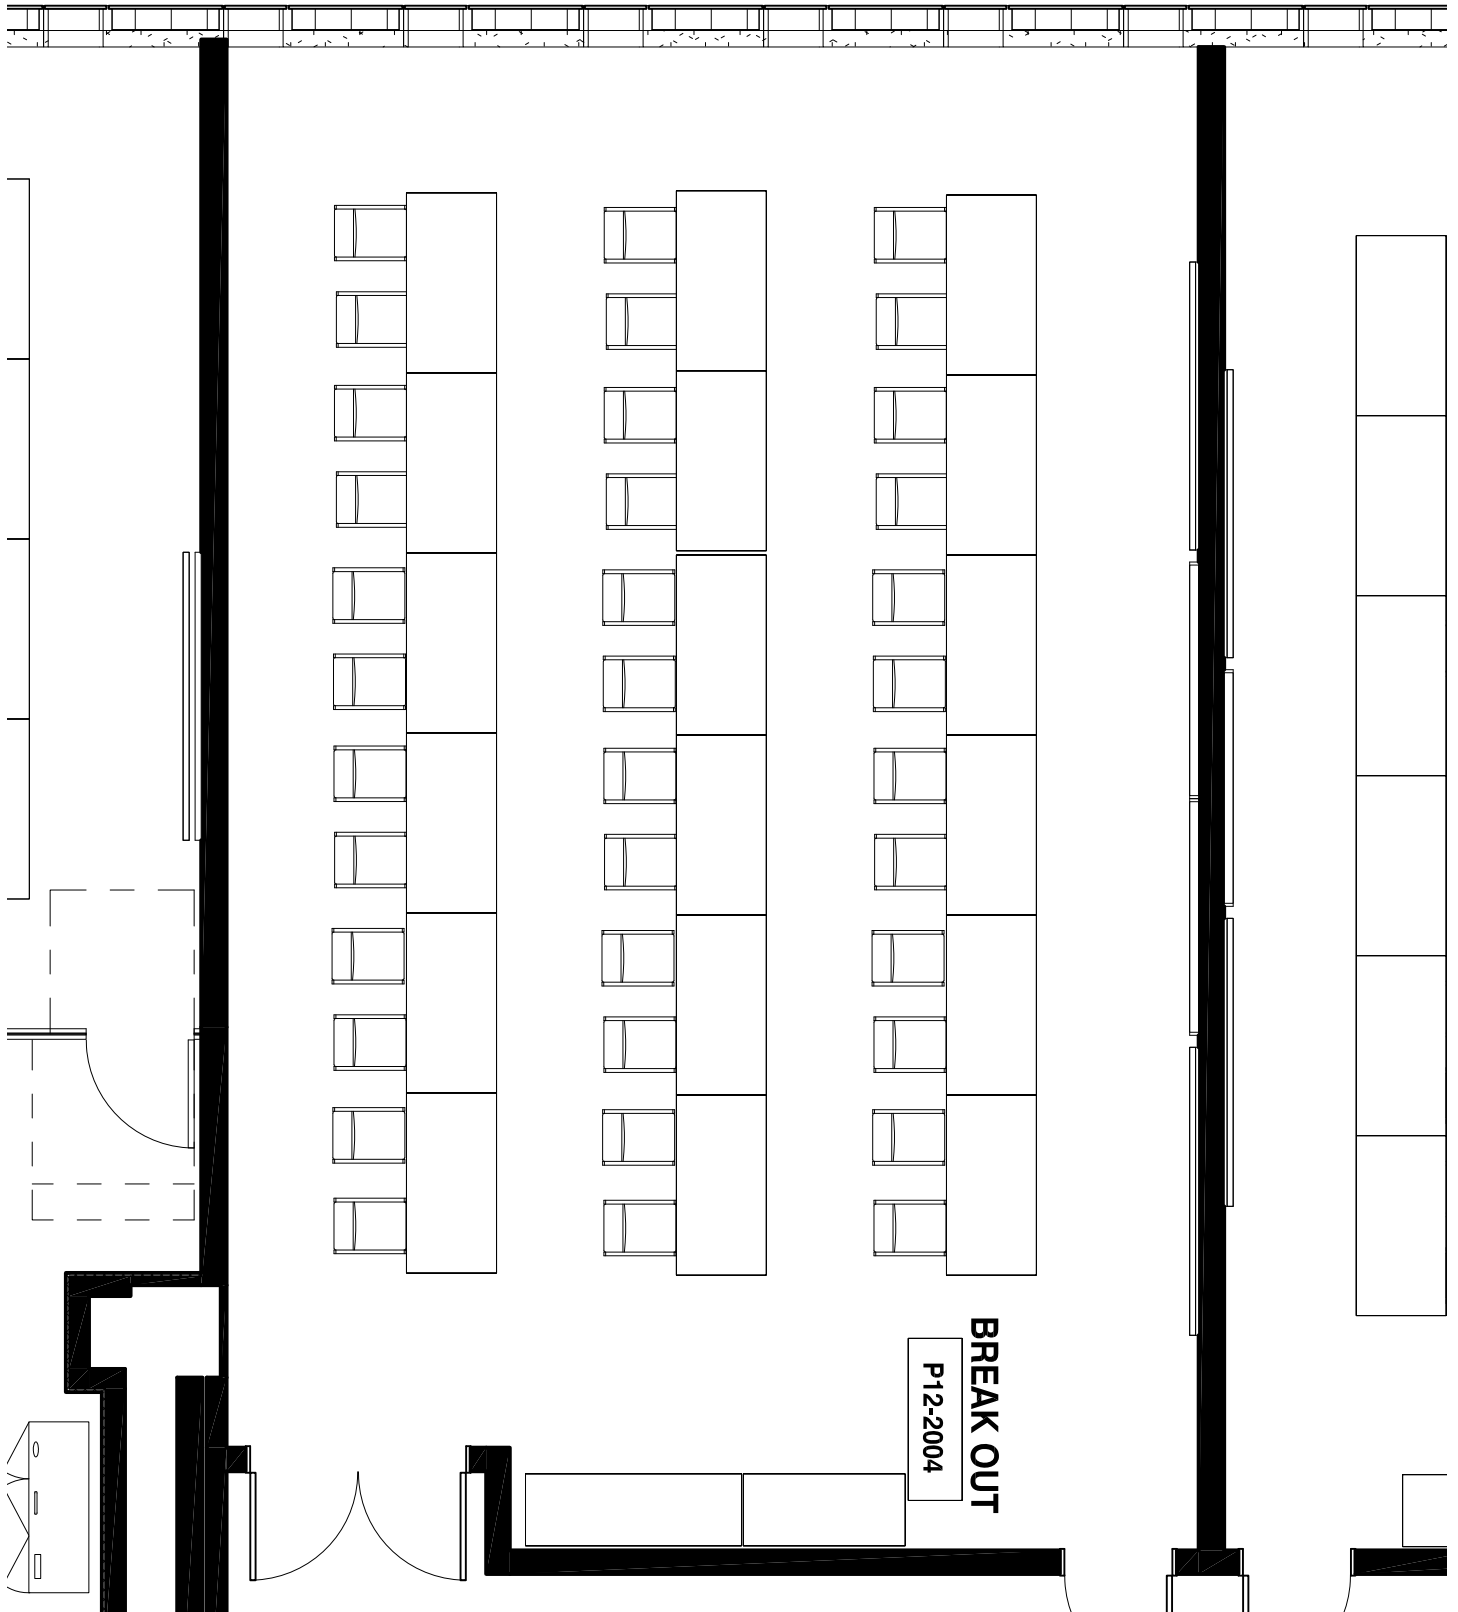

Anschutz HSB - Elliman Conference Center

FLOOR 2, ROOM P12-2004

Classroom Occupancy - 36

SCALE: 3/16" = 1'-0"

Anschutz HSB - Elliman Conference Center

FLOOR 2, ROOM P12-2004

Lecture Occupancy - 78

SCALE: 3/16" = 1'-0"

Anschutz HSB - Elliman Conference Center

FLOOR 2, ROOM P12-2004

Event Occupancy - 40

SCALE: 3/16" = 1'-0"