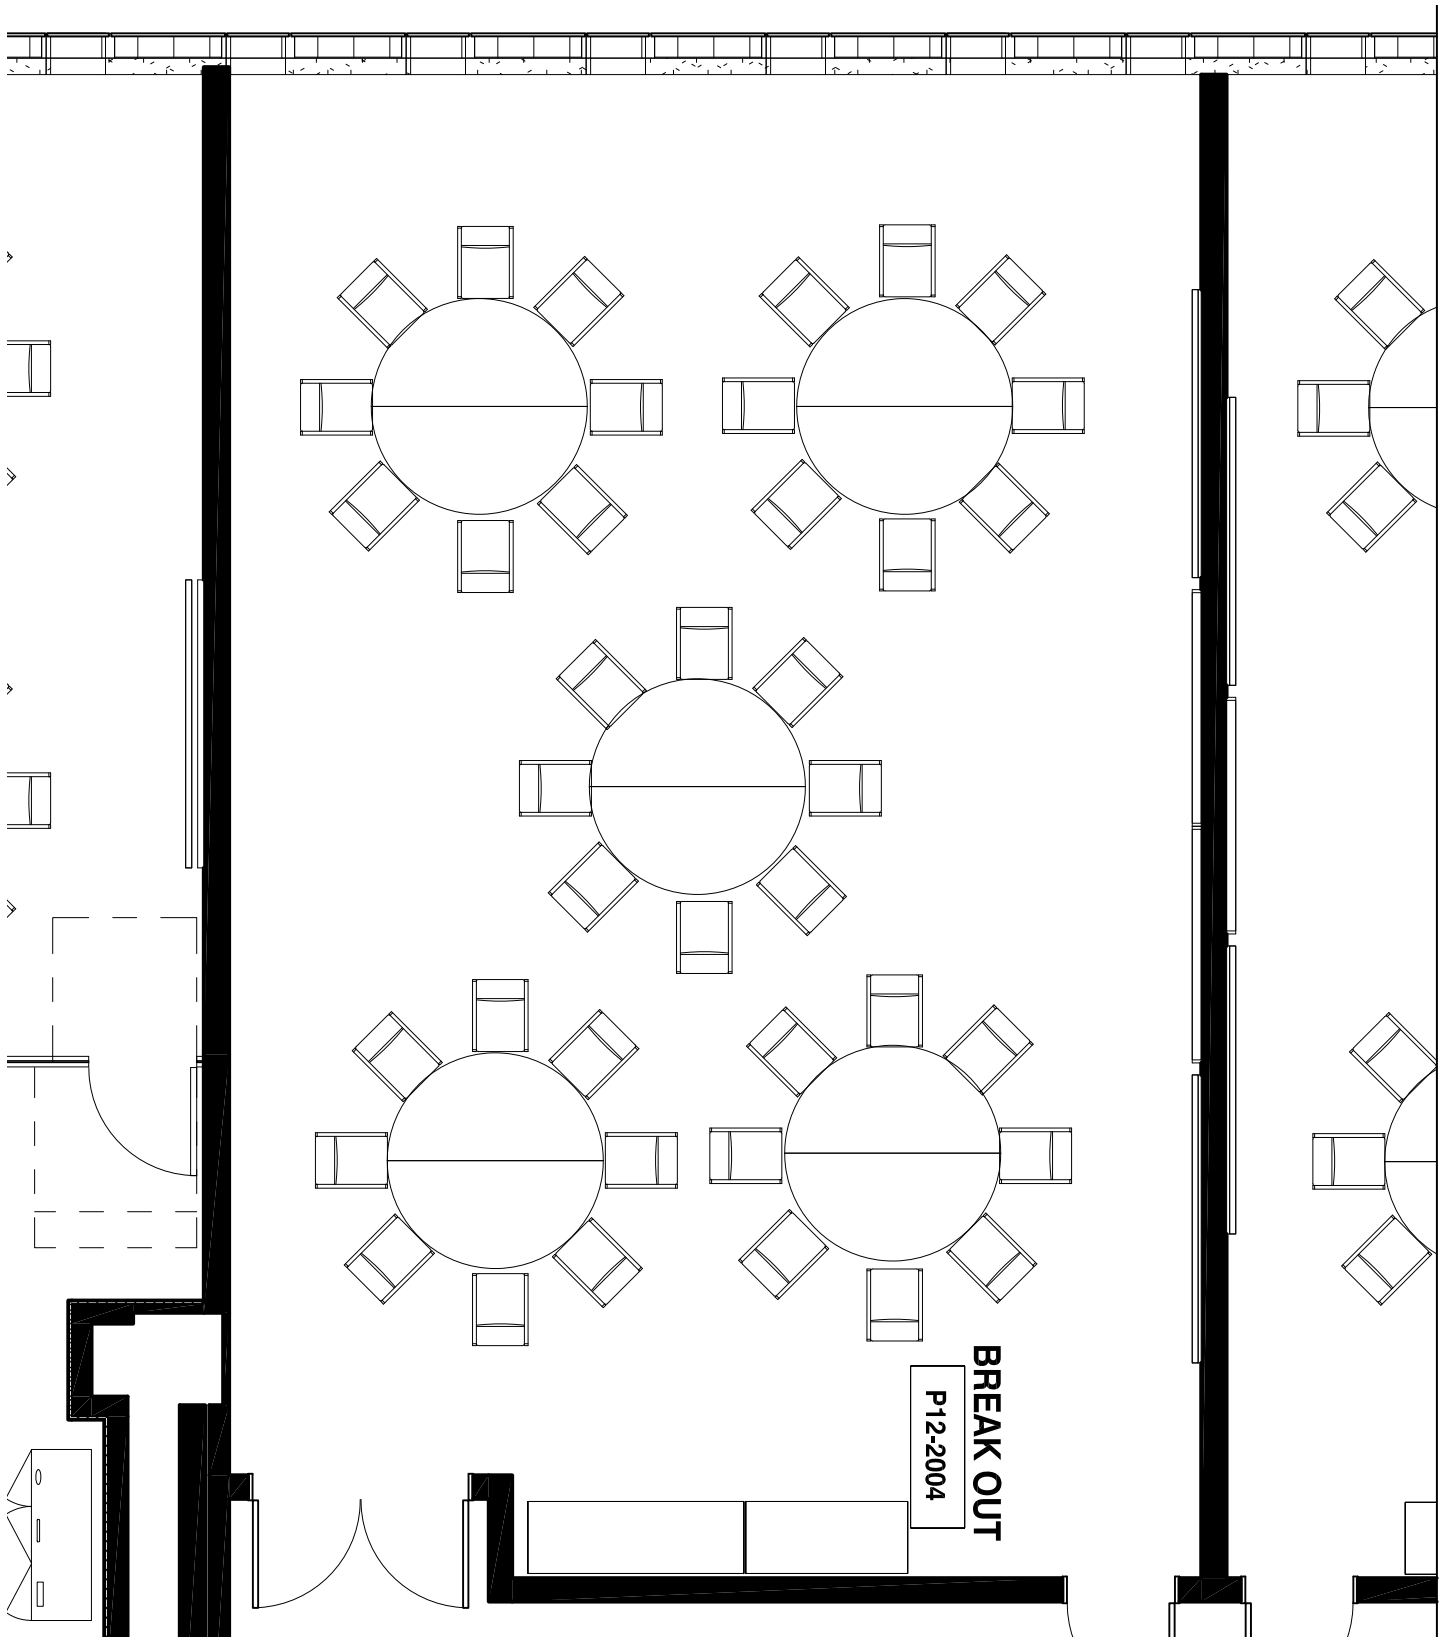

Anschutz HSB - Elliman Conference Center

FLOOR 2, ROOM P12-2004

Classroom Occupancy - 36

SCALE: 3/16" = 1'-0"

Anschutz HSB - Elliman Conference Center

FLOOR 2, ROOM P12-2004

Lecture Occupancy - 78

SCALE: 3/16" = 1'-0"

Anschutz HSB - Elliman Conference Center

FLOOR 2, ROOM P12-2004

Event Occupancy - 40

SCALE: 3/16" = 1'-0"