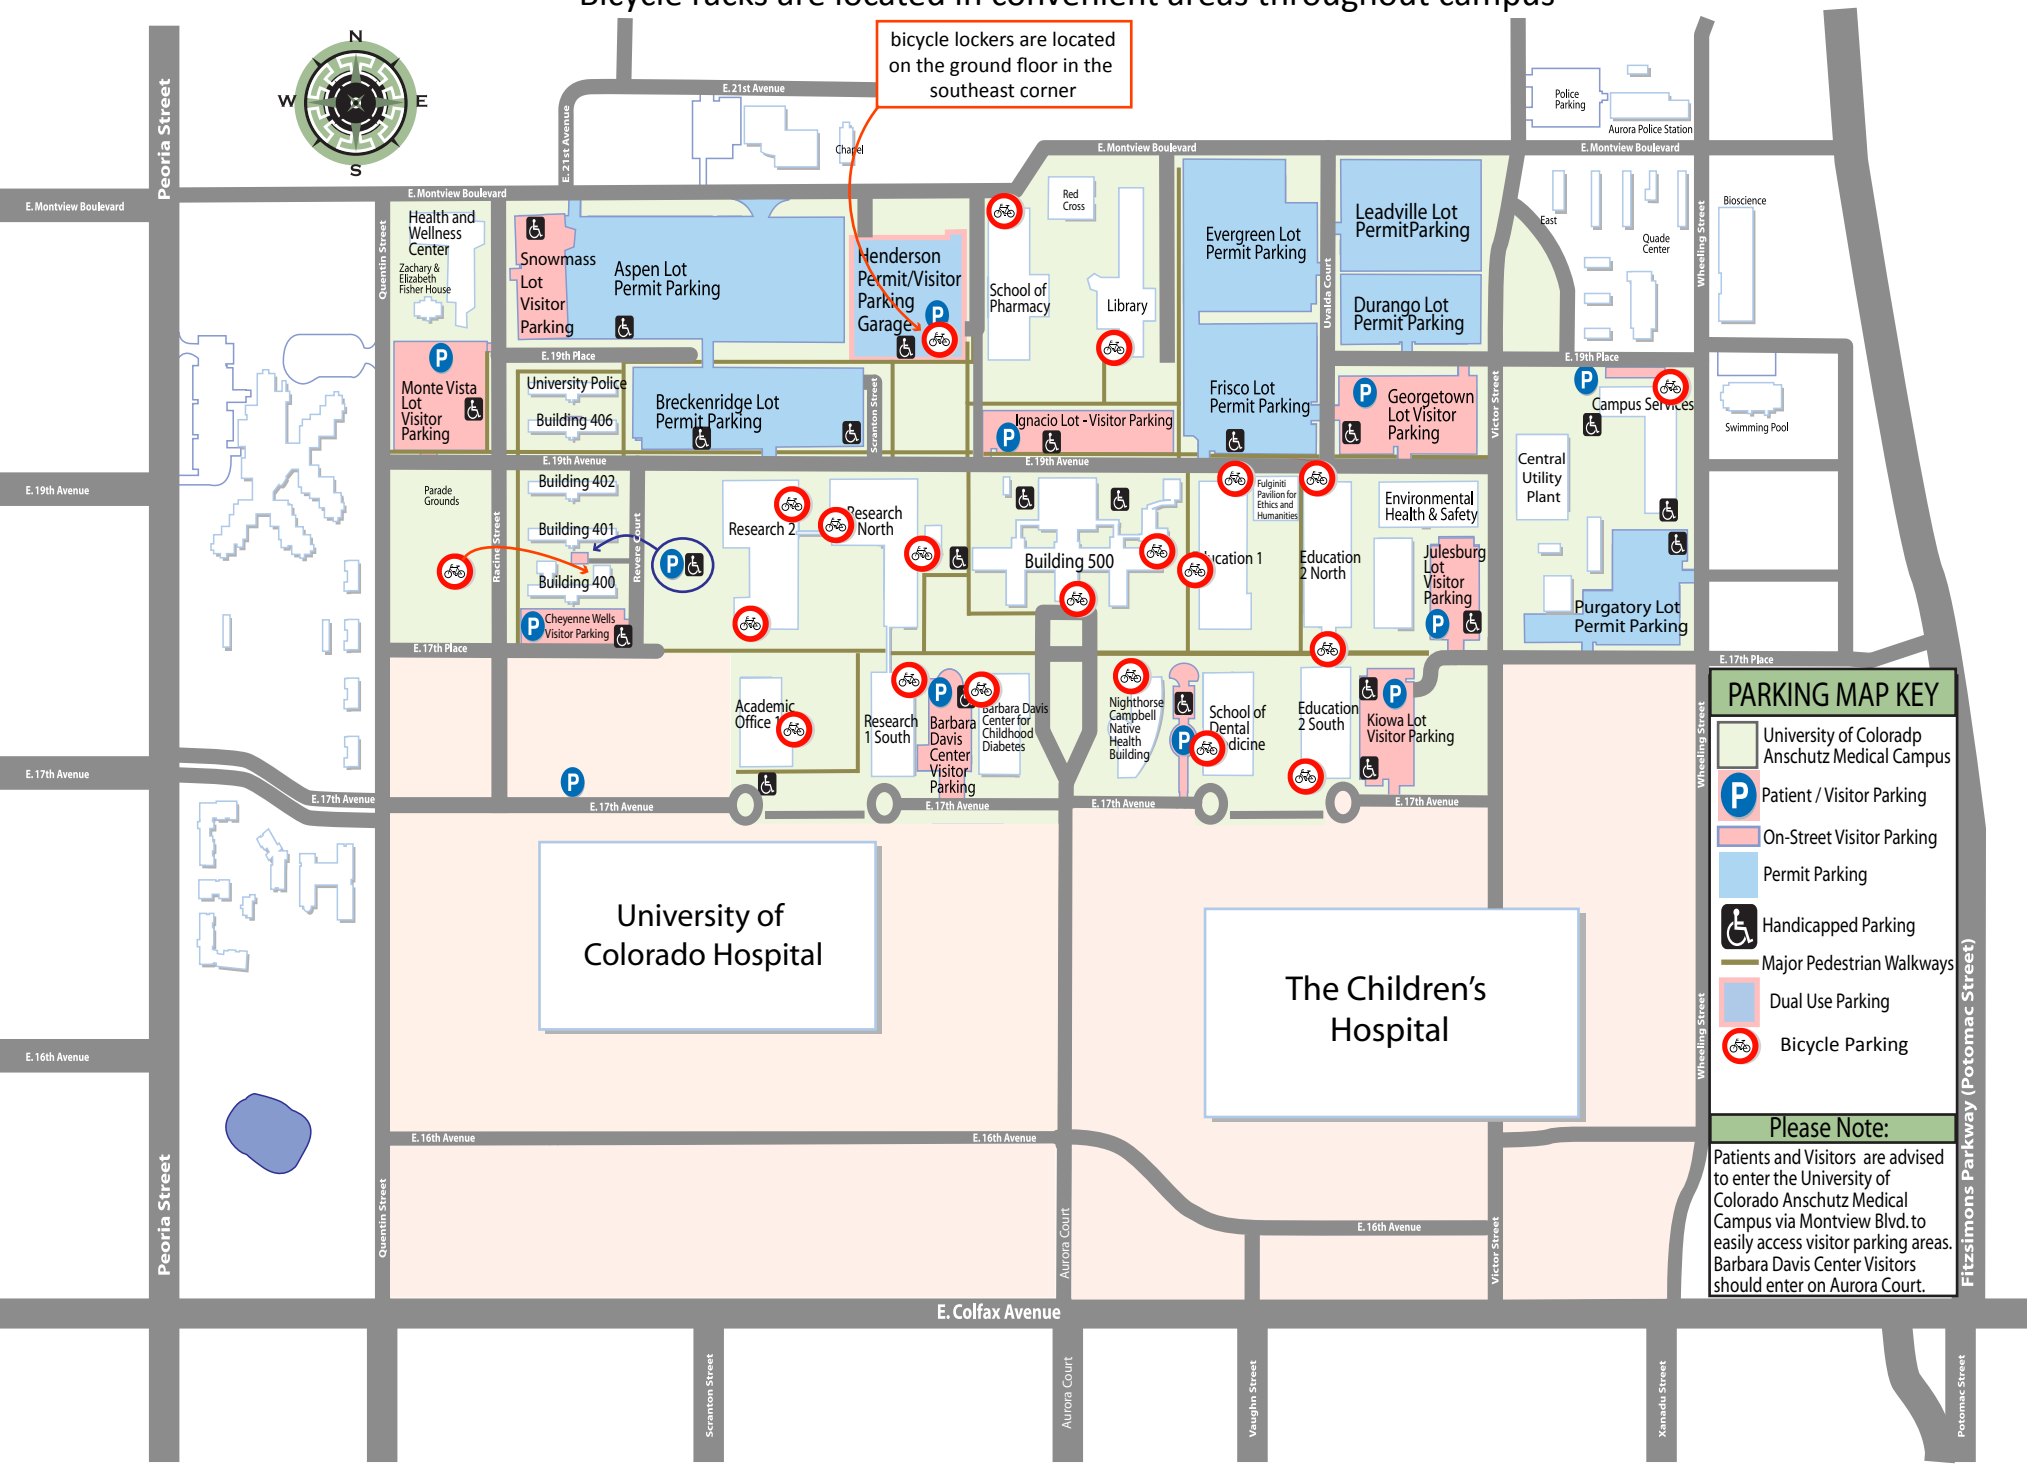

# Bicycle racks are located in convenient areas throughout campus

bicycle lockers are located on the ground floor in the southeast corner

## PARKING MAP KEY

- University of Colorado Anschutz Medical Campus
- Patient / Visitor Parking
- On-Street Visitor Parking
- Permit Parking
- Handicapped Parking
- Major Pedestrian Walkways
- Dual Use Parking
- Bicycle Parking

## Please Note:

Patients and Visitors are advised to enter the University of Colorado Anschutz Medical Campus via Montview Blvd. to easily access visitor parking areas. Barbara Davis Center Visitors should enter on Aurora Court.

Fitzsimons Parkway (Potomac Street)